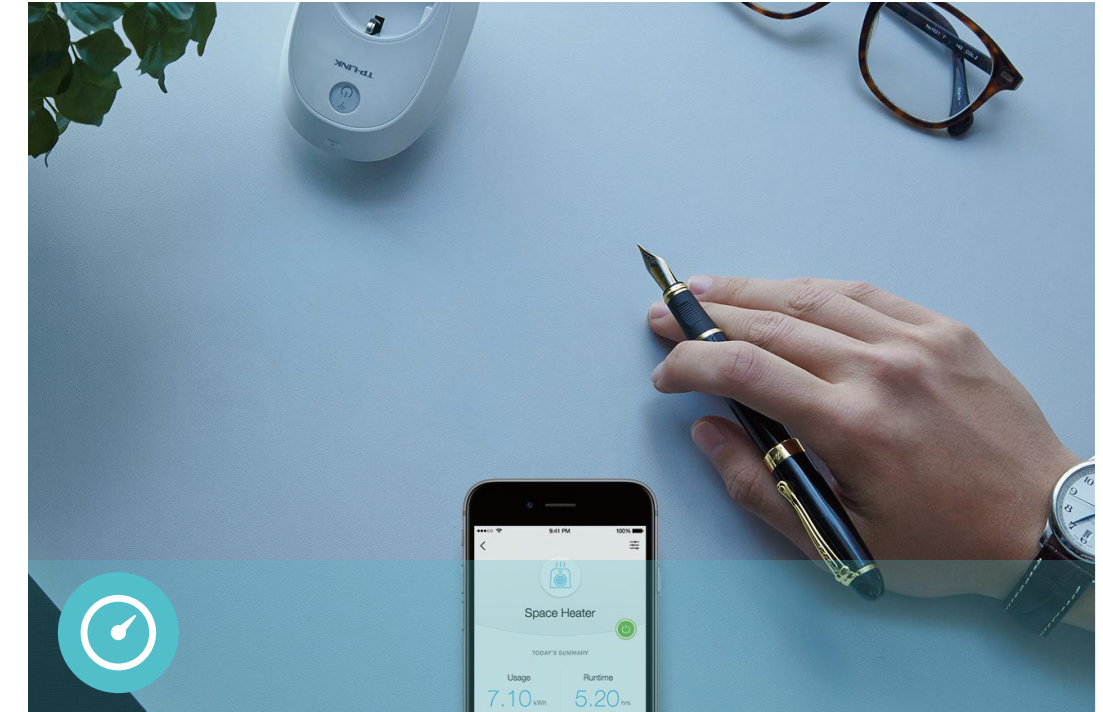

Features

Ease of Use

- **Anywhere and Anytime** – Easy setup and control devices connected to the Smart Plugs anywhere with the free Kasa app.
- **Schedule and Timer** – Schedule the Smart Plugs to automatically power electronics on and off as needed, like setting lights to come on at dusk or turn off at sunrise.

Compatibility

- **Works with Amazon Alexa or Google Assistant** – You can pair the Smart Plugs with Amazon Alexa or Google Assistant for voice control.
- **Compatible with Android, iOS** – The free Kasa app lets you run Smart Plugs from any Android (4.1 and higher) or iOS (iOS 9 and higher) devices.