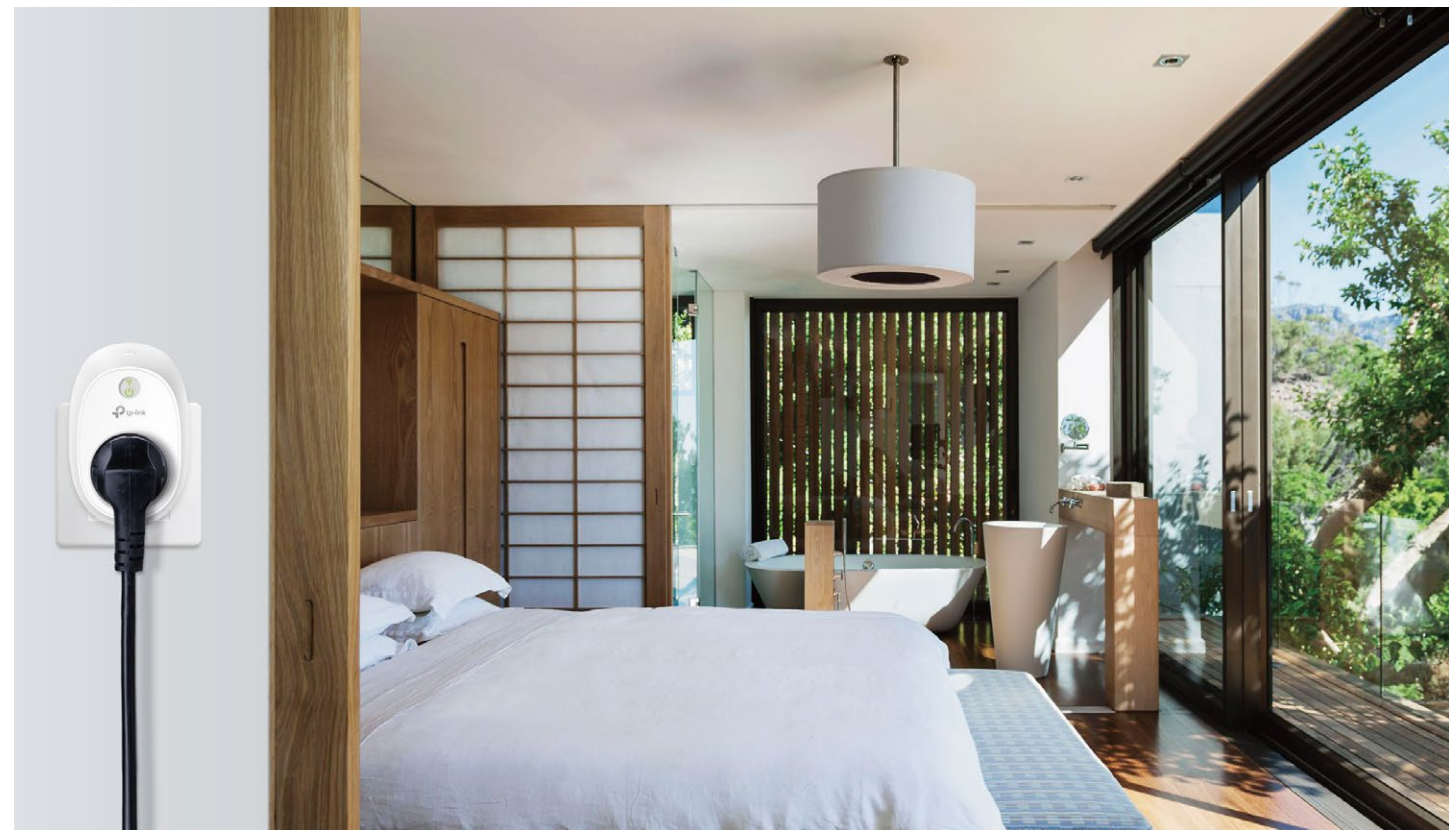

Highlights

Easily Manage Your Home Electronics Anytime, Anywhere

The Smart Plugs are easy to set up, and make it easier to manage your home electronics anywhere in the world with a tap of your smartphone. You can also schedule the Smart Plugs to automatically power electronics on and off as needed.